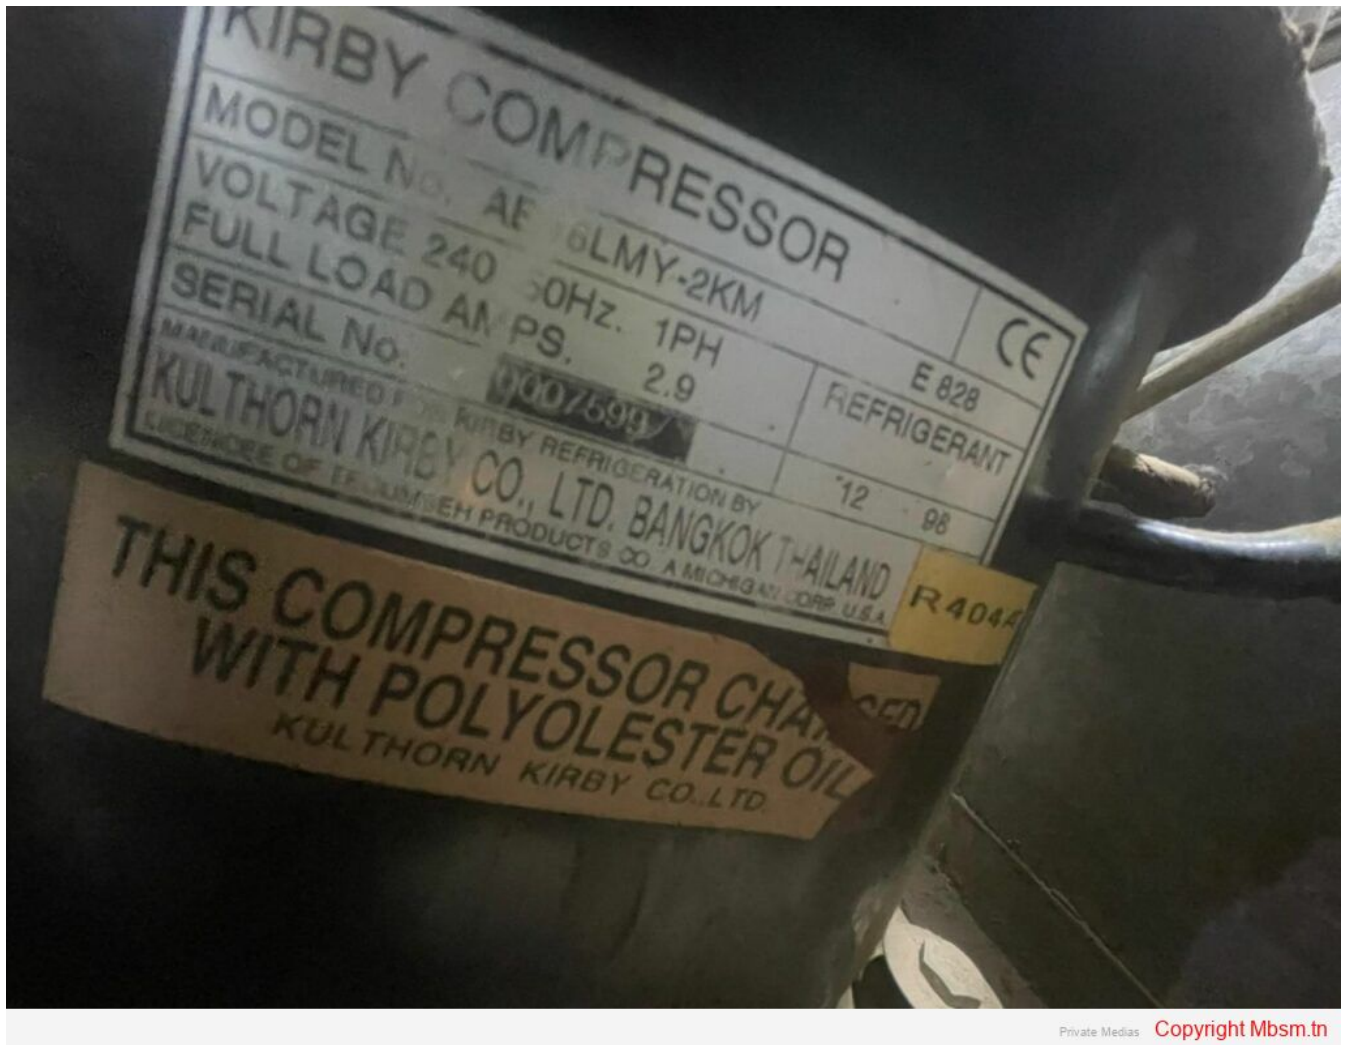

Private Medias Copyright Mbsm.tn

Pdf File, Mbsm.pro, compressor, AE16LMY,3/8 hp, R134a, HBP, 17.4 cc, 5/8 hp, R404, LBP, 14.5 cc.

[**Pdf File, Mbsm.pro, Copressor, GMCC, PZ120H1Y, 1/3 hp, 210 w, lbp, r600a**](#)

Category: Files

written by Mbsm.tn | 30 March 2025