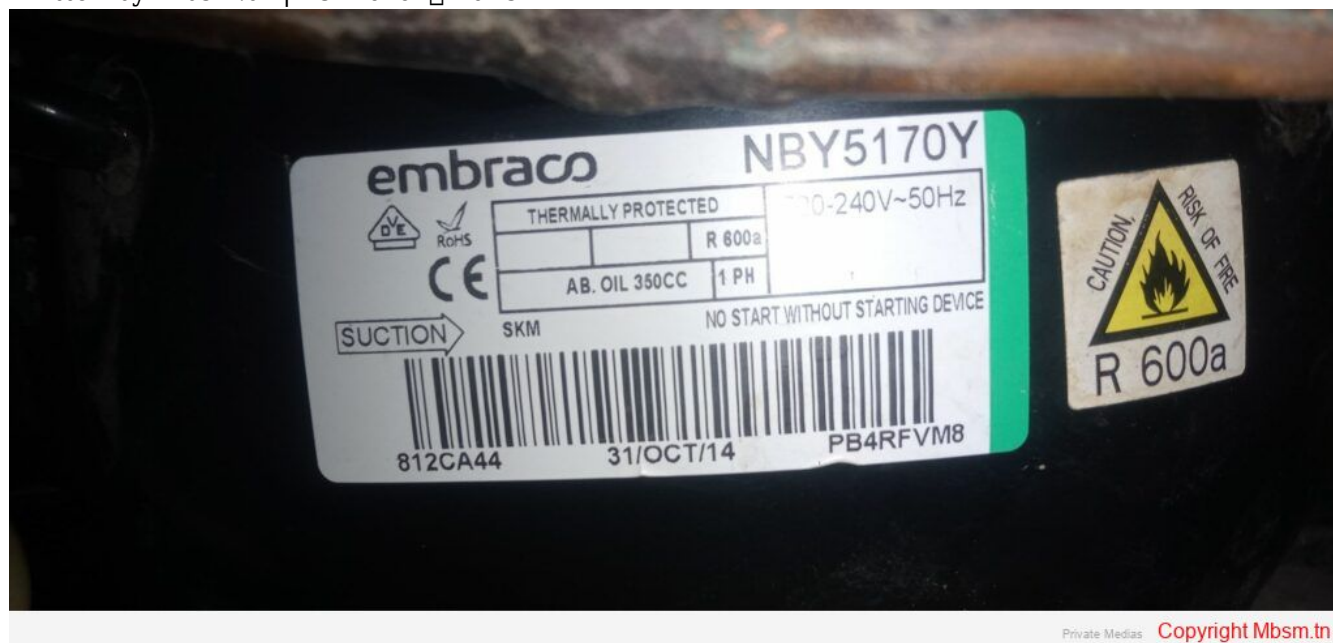

[File Pdf: NBY5170Y, Compressor, 1/4 HP, 1ph 220-240V/50Hz, R600a, 15kg, High Back Pressure, HBP, Commercial Refrigeration, Embraco](#)

Category: Files

written by Mbsm.tn | 18 March 2025

File Pdf: NBY5170Y, Compressor, 1/4 HP, 1ph 220-240V/50Hz, R600a, 15kg, High Back Pressure, HBP, Commercial Refrigeration, Embraco