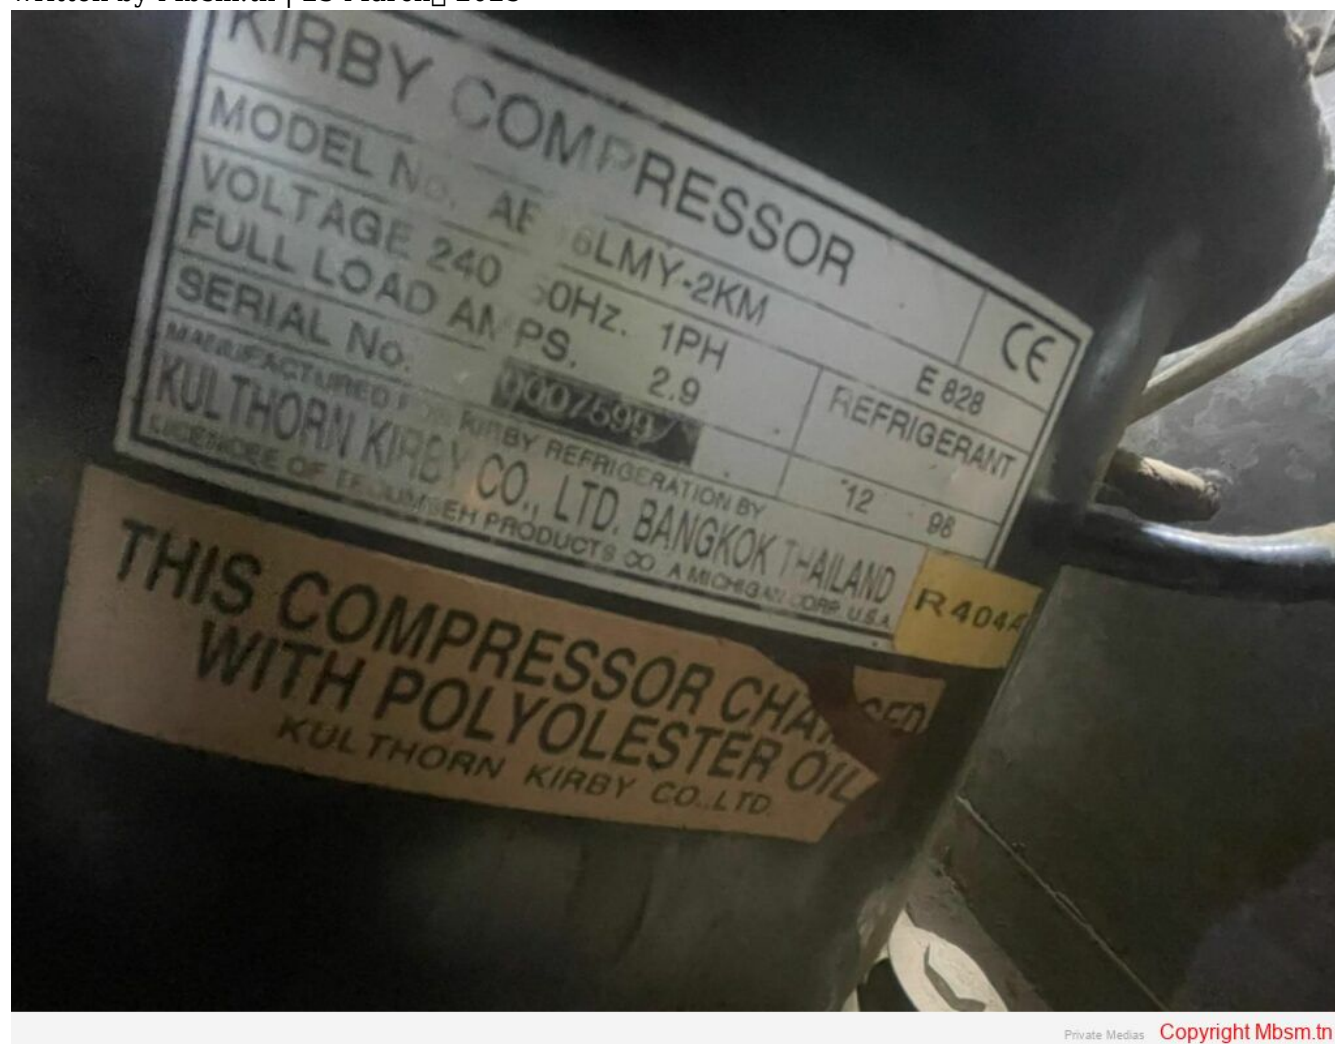

**Pdf File: Mbsm.pro, compressor, AE16LMY,3/8 hp, R134a, HBP, 17.4 cc, 5/8 hp, R404, LBP, 14.5 cc.**

Category: Files

written by Mbsm.tn | 23 March 2025

Pdf File, Mbsm.pro, compressor, AE16LMY,3/8 hp, R134a, HBP, 17.4 cc, 5/8 hp, R404, LBP, 14.5 cc.